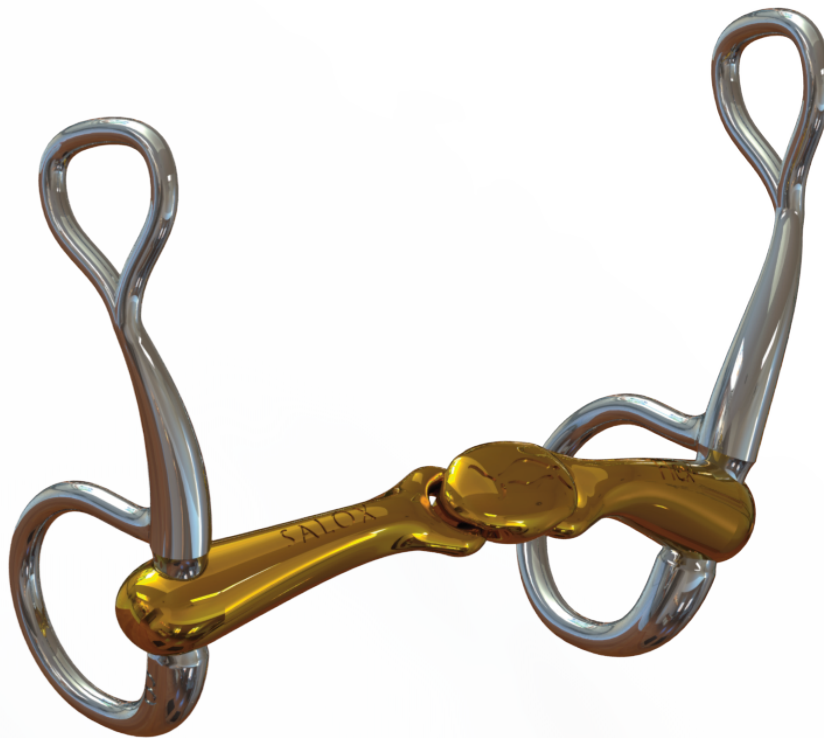

Turtle Top with Flex Baucher

Available in 16mm (7023-B-TT)

See Video

Scan or visit website

This innovation is brilliant in helping to achieve a comfortable and quiet mouth. Turtle Top™ with Flex™ keeps the mouthpiece centred and arched over the tongue at all times, encouraging relaxation. This comfortable mouthpiece re-focuses the inattentive mouth back onto the rein aids in order to achieve a soft consistent contact.

This combination of Baucher cheek and Turtle Top™ mouthpiece usually helps the rider to achieve and maintain a rounder and more correct outline. If your horse is constantly resisting, strung out or coming above the bit the usual response to the Turtle Top™ Baucher is a head lowering action and softer feel through the rein. This design often proves beneficial for the over sensitive mouth. Highly recommended where help is needed for straightness and bend.

CODE	MOUTHPIECE	THICKNESS	DRESSAGE LEGAL	RING SIZE	S 118-128mm	M 128-138mm	L 138-148mm	XL 148-158mm	XXL 158-168mm
7023-B-TT	TURTLE TOP FLEX ²	16mm	Y	NA					

Join the Bitting Revolution™