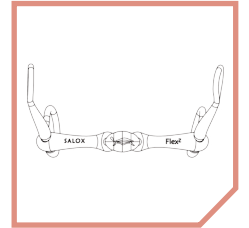

Turtle Top with Flex Baucher

Available in 16mm (7023-B-TT)

See Video

Scan or visit website

This innovation is brilliant in helping to achieve a comfortable and quiet mouth. Turtle Top™ with Flex™ keeps the mouthpiece centred and arched over the tongue at all times, encouraging relaxation. This comfortable mouthpiece re-focuses the inattentive mouth back onto the rein aids in order to achieve a soft consistent contact.

This combination of Baucher cheek and Turtle Top™ mouthpiece usually helps the rider to achieve and maintain a rounder and more correct outline. If your horse is constantly resisting, strung out or coming above the bit the usual response to the Turtle Top™ Baucher is a head lowering action and softer feel through the rein. This design often proves beneficial for the over sensitive mouth. Highly recommended where help is needed for straightness and bend.

CODE	MOUTHPIECE	THICKNESS	DRESSAGE LEGAL	RING SIZE	S 118-128mm	M 128-138mm	L 138-148mm	XL 148-158mm	XXL 158-168mm
7023-B-TT	TURTLE TOP FLEX ²	16mm	Y	NA					

Join the Bitting Revolution™